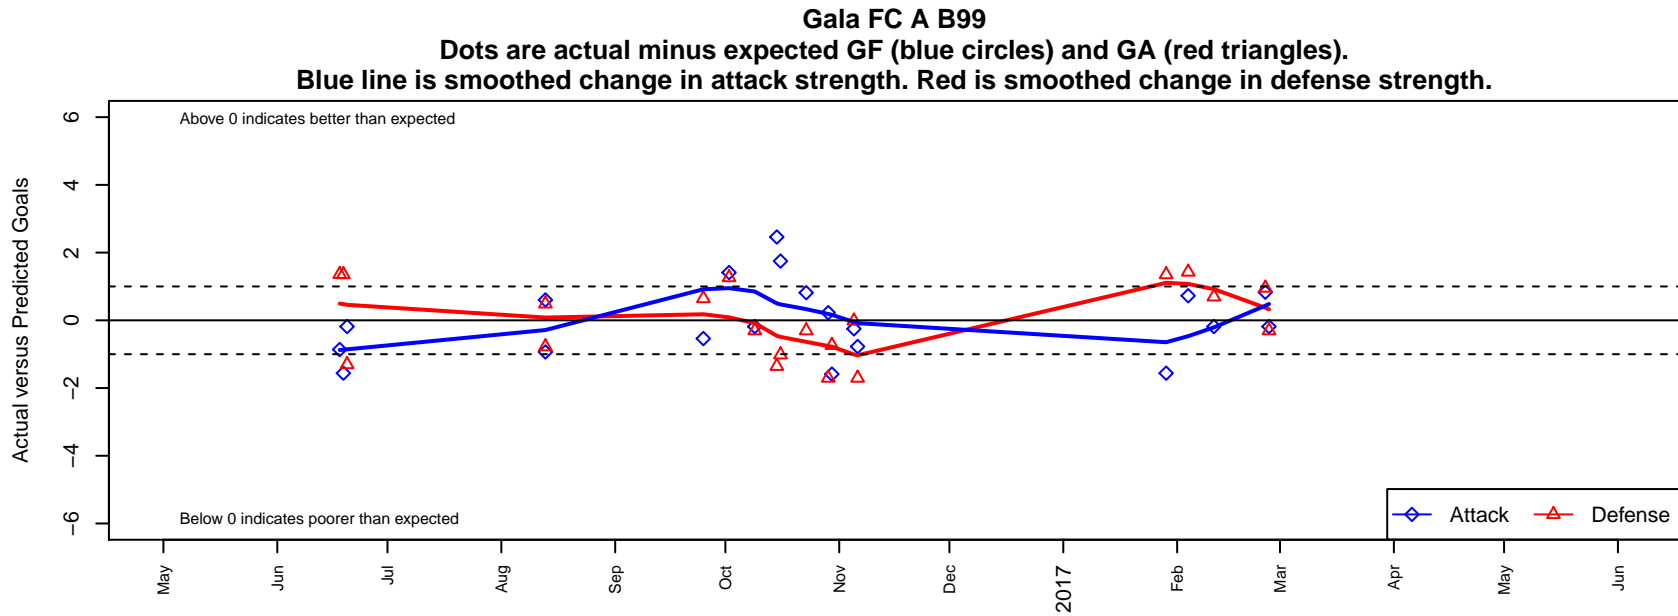

Gala FC A B99

Gala FC
 Marysville, WA
 B99 total strength=1674
 attack=21.75 defense=19.65
 fall league = PSPL WSPL 1 U18
 notes= Kesim 2014-15

alt names used:
 Gala FC Bu18 99A
 GALA FC U18A (WA)

Venues played:
 2016 US Club Regionals 1998
 2016 Central WA Super Cup HS Gold
 2016 PSPL WSPL 1 U18
 2016 WA Cup HS Gold U18

**attack and defense variance (black dot)
relative to other teams
and top 10 in region**

**attack and defense rating
relative to others at age
and all opponents in last 13 months**

Performance relative to 13 month average