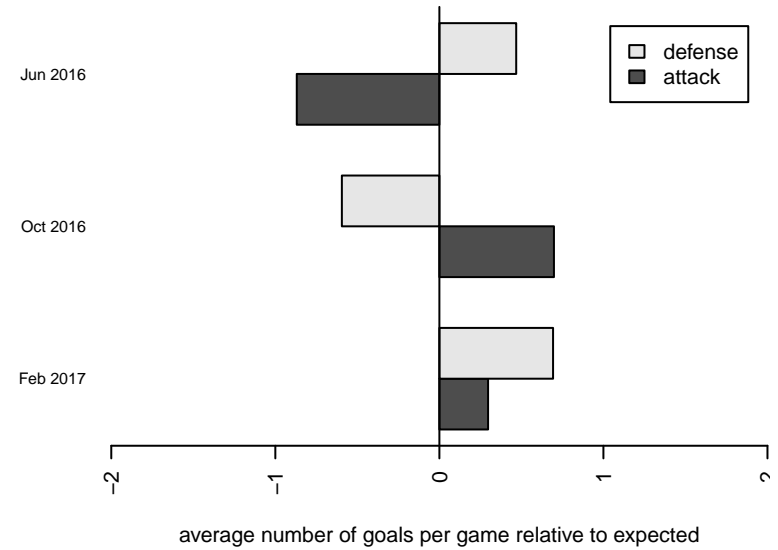

**attack and defense variance (black dot)
relative to other teams
and top 10 in region**

**attack and defense rating
relative to others at age
and all opponents in last 13 months**

Performance relative to 13 month average

Performance relative to 13 month average

date	home		away		venue	pred.home	pred.awa
17-02-26	Gala FC A B99	1	FPSC Fury Black B99	2	2016 WA Cup HS Gold U18	1.18	1.69
17-02-25	Tynecastle FC B99	1	Gala FC A B99	2	2016 WA Cup HS Gold U18	1.95	1.17
17-02-11	FPSC Fury Black B99	1	Gala FC A B99	1	2016 WA Cup HS Gold U18	1.69	1.18
17-02-04	Gala FC A B99	2	Emerald City FC Green B99	0	2016 WA Cup HS Gold U18	1.27	1.43
17-01-29	Gala FC A B99	0	RSA Elite B99	0	2016 WA Cup HS Gold U18	1.56	1.35
16-11-06	Gala FC A B99	0	Central WA SA Navy B99	4	2016 PSPL WSPL 1 U18	0.77	2.30
16-11-05	Gala FC A B99	2	ASE Emerald B99	1	2016 PSPL WSPL 1 U18	2.25	0.98
16-10-30	Wenatchee Valley United Aguilas B99	3	Gala FC A B99	0	2016 PSPL WSPL 1 U18	2.26	1.59
16-10-29	Central WA SA Navy B99	4	Gala FC A B99	1	2016 PSPL WSPL 1 U18	2.30	0.77
16-10-23	Gala FC A B99	2	FPSC Fury Black B99	2	2016 PSPL WSPL 1 U18	1.18	1.69
16-10-16	ASE Emerald B99	2	Gala FC A B99	4	2016 PSPL WSPL 1 U18	0.98	2.25
16-10-15	Washington East SC B99	4	Gala FC A B99	3	2016 PSPL WSPL 1 U18	2.64	0.54
16-10-09	FPSC Fury Black B99	2	Gala FC A B99	1	2016 PSPL WSPL 1 U18	1.69	1.18
16-10-02	Gala FC A B99	3	Wenatchee Valley United Aguilas B99	1	2016 PSPL WSPL 1 U18	1.59	2.26
16-09-25	Gala FC A B99	0	Washington East SC B99	2	2016 PSPL WSPL 1 U18	0.54	2.64
16-08-13	Gala FC A B99	2	Wenatchee Valley United B98	1	2016 Central WA Super Cup HS Gold	1.40	1.49
16-08-13	MRFC Blue B98	2	Gala FC A B99	0	2016 Central WA Super Cup HS Gold	1.22	0.93
16-06-20	Gala FC A B99	1	FPSC Fury Black B99	3	2016 US Club Regionals 1998	1.18	1.69
16-06-19	RSA Elite B99	0	Gala FC A B99	0	2016 US Club Regionals 1998	1.35	1.56
16-06-18	Gala FC A B99	0	Tynecastle FC B98	1	2016 US Club Regionals 1998	0.86	2.36