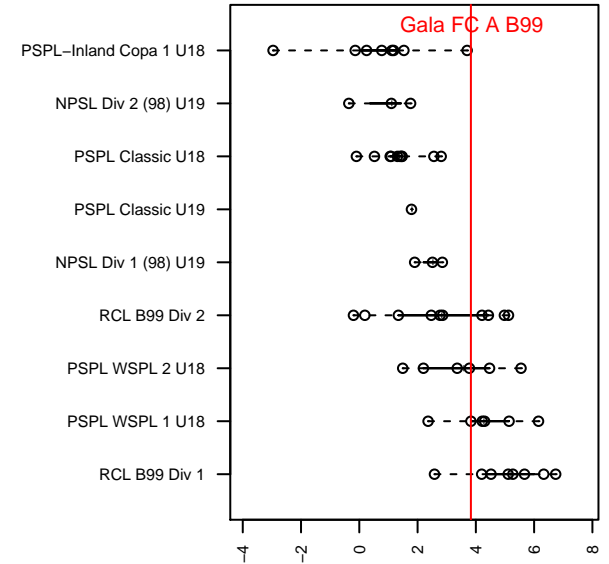

Gala FC A B99

Gala FC
 Marysville, WA
 B99 total strength=1674
 attack=21.75 defense=19.65
 fall league = PSPL WSPL 1 U18
 notes= Kesim 2014-15

alt names used:
 Gala FC Bu18 99A
 GALA FC U18A (WA)

Venues played:
 2016 US Club Regionals 1998
 2016 Central WA Super Cup HS Gold
 2016 PSPL WSPL 1 U18
 2016 WA Cup HS Gold U18

**attack and defense variance (black dot)
relative to other teams
and top 10 in region**

**attack and defense rating
relative to others at age
and all opponents in last 13 months**

Performance relative to 13 month average