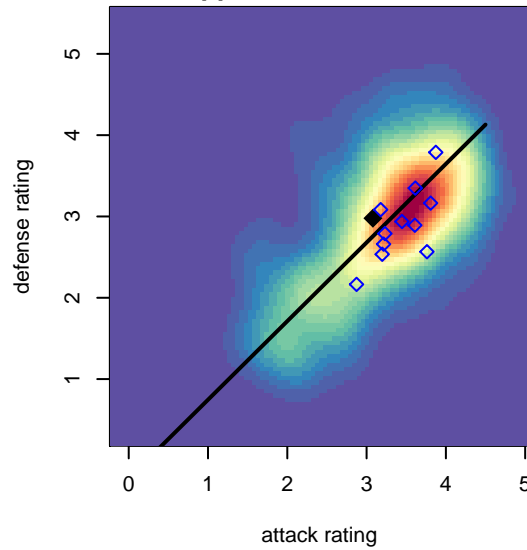

Gala FC A B99

Gala FC
 Marysville, WA
 B99 total strength=1674
 attack=21.75 defense=19.65
 fall league = PSPL WSPL 1 U18
 notes= Kesim 2014-15

alt names used:
 Gala FC Bu18 99A
 GALA FC U18A (WA)

Venues played:
 2016 US Club Regionals 1998
 2016 Central WA Super Cup HS Gold
 2016 PSPL WSPL 1 U18
 2016 WA Cup HS Gold U18

**attack and defense variance (black dot)
relative to other teams
and top 10 in region**

**attack and defense rating
relative to others at age
and all opponents in last 13 months**

Performance relative to 13 month average