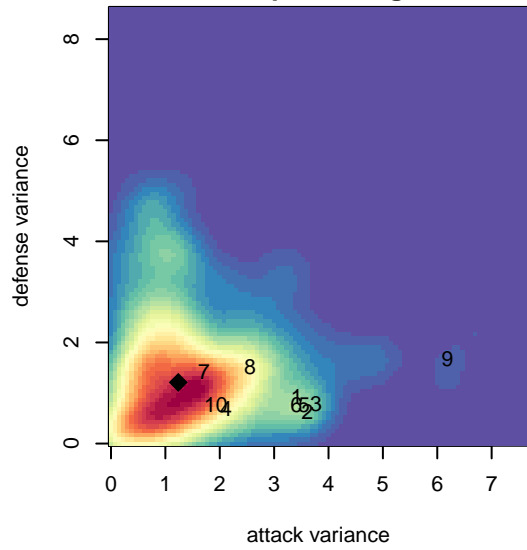

Gala FC A B99

Gala FC
 Marysville, WA
 B99 total strength=1674
 attack=21.75 defense=19.65
 fall league = PSPL WSPL 1 U18
 notes= Kesim 2014-15

alt names used:
 Gala FC Bu18 99A
 GALA FC U18A (WA)

Venues played:
 2016 US Club Regionals 1998
 2016 Central WA Super Cup HS Gold
 2016 PSPL WSPL 1 U18
 2016 WA Cup HS Gold U18

**attack and defense variance (black dot)
relative to other teams
and top 10 in region**

**attack and defense rating
relative to others at age
and all opponents in last 13 months**

Performance relative to 13 month average