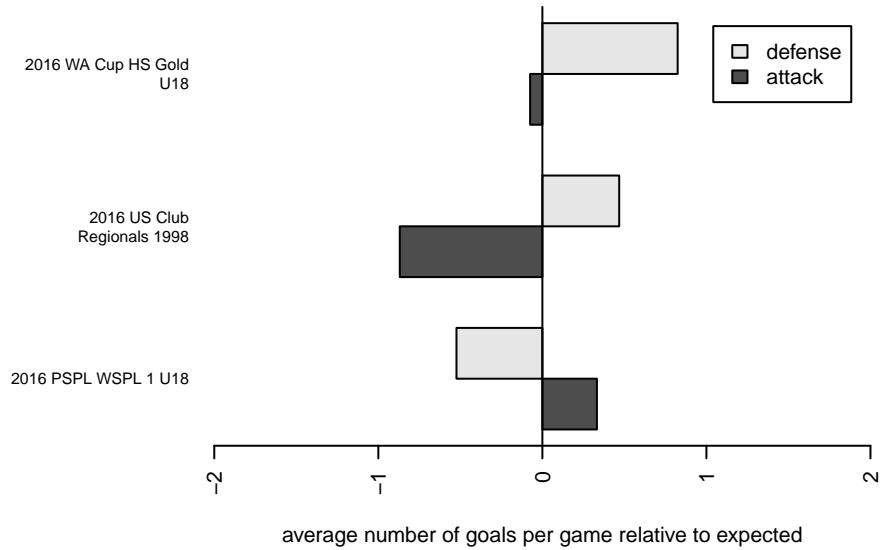

Gala FC A B99

Gala FC
 Marysville, WA
 B99 total strength=1674
 attack=21.75 defense=19.65
 fall league = PSPL WSPL 1 U18
 notes= Kesim 2014-15

alt names used:
 Gala FC Bu18 99A
 GALA FC U18A (WA)

Venues played:
 2016 US Club Regionals 1998
 2016 Central WA Super Cup HS Gold
 2016 PSPL WSPL 1 U18
 2016 WA Cup HS Gold U18

**attack and defense variance (black dot)
relative to other teams
and top 10 in region**

**attack and defense rating
relative to others at age
and all opponents in last 13 months**

Performance relative to 13 month average